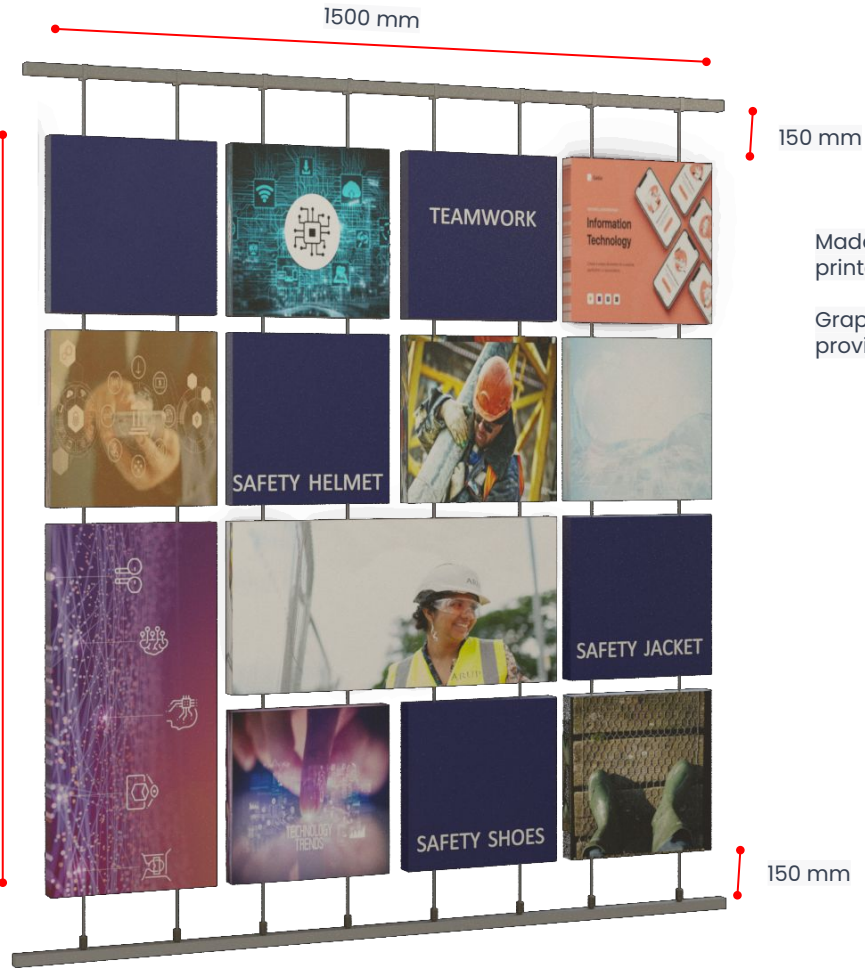

Running Length 2700 mm

04. NOTICE BOARD

1300 mm

1120 mm

Made out of 20mm thk BWP ply finished with laminate of approved color and matching edge band.

Provided with sliding glass and necessary sliding fittings.

Eco Panel or Recycled Pet Board to use as Pin up.

Vinyl Cut Stickers to indicate NOTICE BOARD SIGN.

Depth - 75mm

05. GRAPHICS BOX

1500mm

Made out of 20mm sun board with printed vinyl graphics wrapping

Graphics or Relative images to be provided

06. FOLDABLE TABLE

Made out of 20mm thk BWP Ply finished with laminate and matching PVC edge band

Necessary hardware and hinges

With 4 Locking Black Castor Wheel to be provided for easy movement.

Total Nos -2

08. BAR COUNTER

Bar counter made out of 20mm thk ply boxing finished with laminate - 1880mm x 500mm x 900mm - 75mm thickness

Storage Box of Top openable for storing foldable chair made out of 20mm thk ply finished with laminate and matching edge band - 1200mm x 450 x 750mm
Total Nos -2