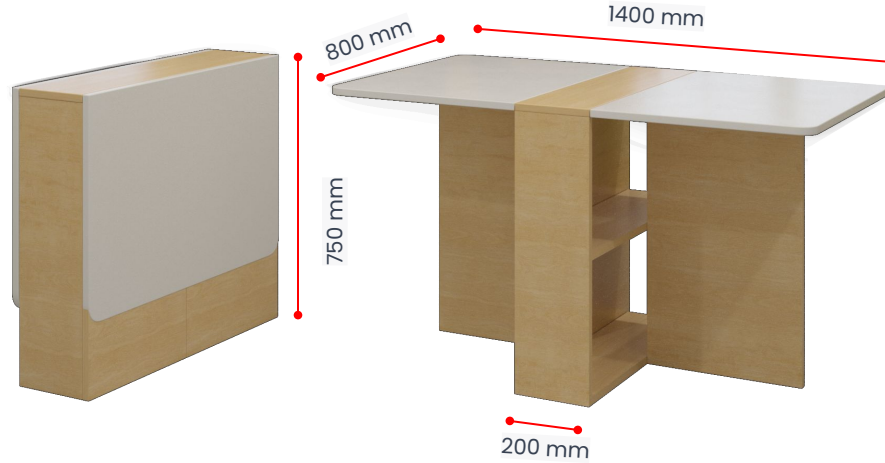

Running Length 2700 mm

04. NOTICE BOARD

1300 mm

1120 mm

Made out of 20mm thk BWP ply finished with laminate of approved color and matching edge band.

Provided with sliding glass and necessary sliding fittings.

Eco Panel or Recycled Pet Board to use as Pin up.

Vinyl Cut Stickers to indicate NOTICE BOARD SIGN.

Depth - 75mm

05. GRAPHICS BOX

1500mm

Made out of 20mm sun board with printed vinyl graphics wrapping

Graphics or Relative images to be provided

06. FOLDABLE TABLE

Made out of 20mm thk BWP Ply finished with laminate and matching PVC edge band

Necessary hardware and hinges

With 4 Locking Black Castor Wheel to be provided for easy movement.

Total Nos -2

08. BAR COUNTER

Bar counter made out of 20mm thk ply boxing finished with laminate - 1880mm x 500mm x 900mm - 75mm thickness

Storage Box of Top openable for storing foldable chair made out of 20mm thk ply finished with laminate and matching edge band - 1200mm x 450 x 750mm
Total Nos -2