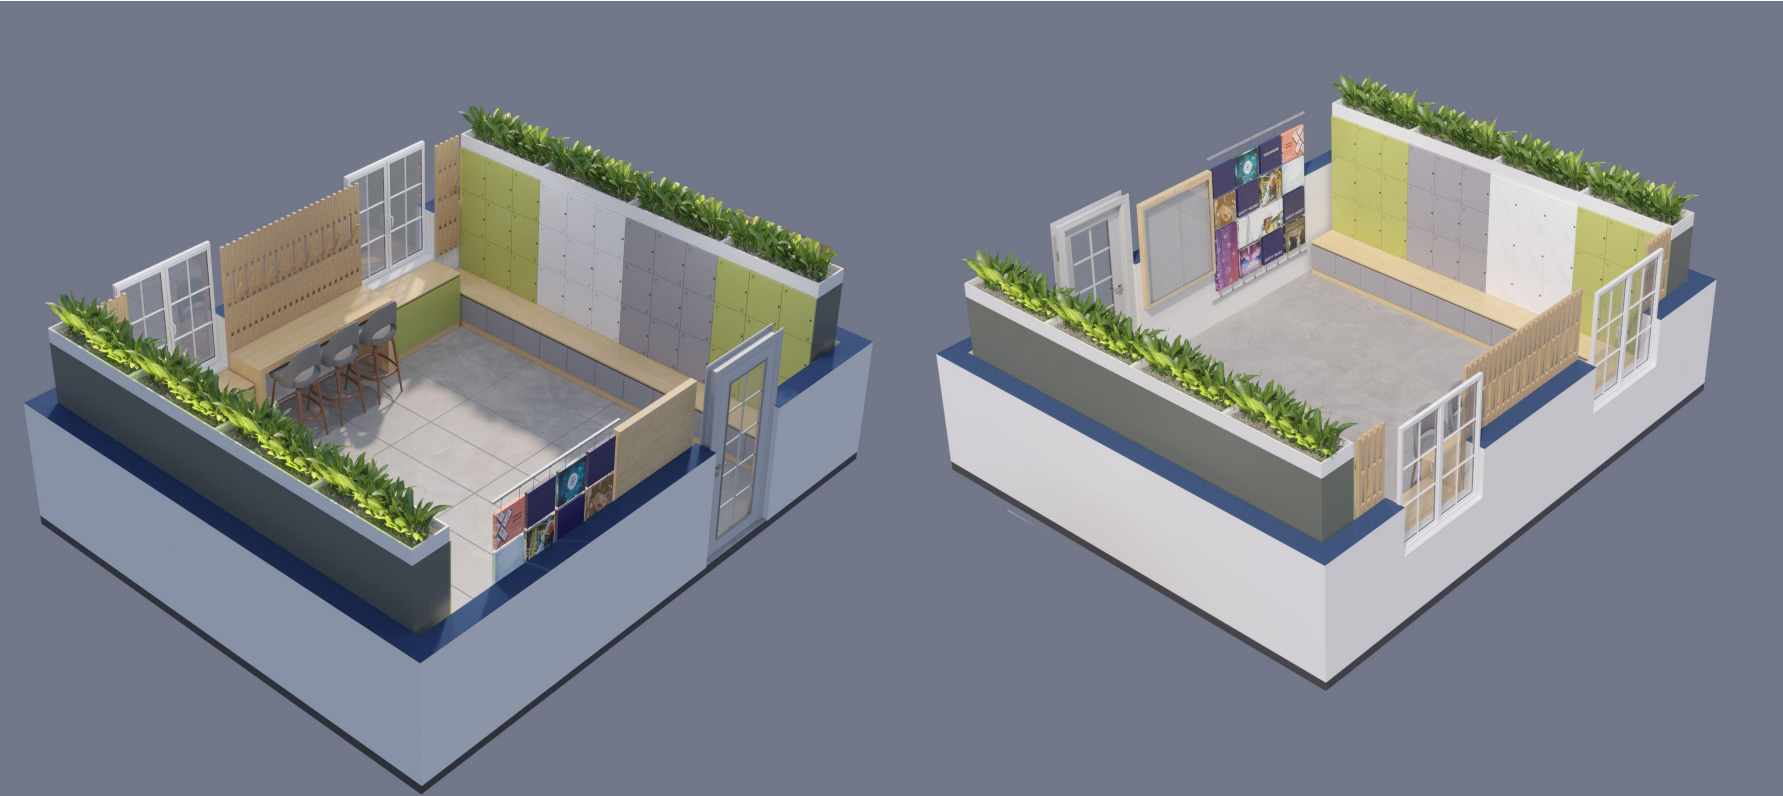

Interior Design

PSA Chennai - Recreation Room

Digital Handbook - With Kits and Parts

01. Isometric Views

02. Views and VR Link

VR Link : <https://tour.panoee.com/harbour>

03. LOCKER AND SHOE RACK

Made out of 20mm thk BWP ply finished with laminate of approved color and matching edge band.

Provided with lock and key

Planter Box Band with Artificial Plants

Handle less Shutter for Shoe Rack
Provided with one Internal Shelf.

Total Nos - 8

02. WOODEN HANGER HOOK

2000 mm

Made out of Solid wood with necessary fittings and stability to withhold shirts hangings.

Running Length 2700 mm

04. NOTICE BOARD

1300 mm

1120 mm

Made out of 20mm thk BWP ply finished with laminate of approved color and matching edge band.

Provided with sliding glass and necessary sliding fittings.

Eco Panel or Recycled Pet Board to use as Pin up.

Vinyl Cut Stickers to indicate NOTICE BOARD SIGN.

Depth - 75mm

05. GRAPHICS BOX

1500mm

Made out of 20mm sun board with printed vinyl graphics wrapping

Graphics or Relative images to be provided