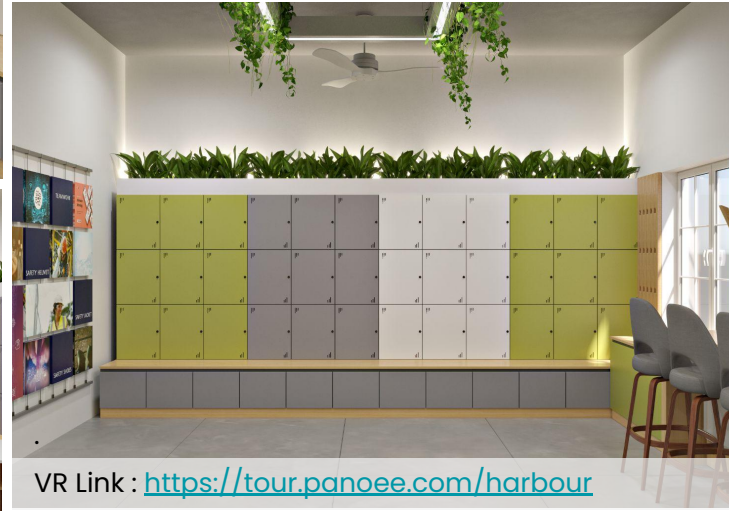

Interior Design

PSA Chennai - Recreation Room

Digital Handbook - With Kits and Parts

01. Isometric Views

02. Views and VR Link

VR Link : <https://tour.panoee.com/harbour>

03. LOCKER AND SHOE RACK

Made out of 20mm thk BWP ply finished with laminate of approved color and matching edge band.

Provided with lock and key

Planter Box Band with Artificial Plants

Handle less Shutter for Shoe Rack
Provided with one Internal Shelf.

Total Nos - 8

02. WOODEN HANGER HOOK

2000 mm

Made out of Solid wood with necessary fittings and stability to withhold shirts hangings.

Eco Panel or Recycled Pet Board to use as Pin up.

Vinyl Cut Stickers to indicate NOTICE BOARD SIGN.

Depth - 75mm

05. GRAPHICS BOX

1500mm

Made out of 20mm sun board with printed vinyl graphics wrapping

Graphics or Relative images to be provided

08. BAR COUNTER

Bar counter made out of 20mm thk ply boxing finished with laminate - 1880mm x 500mm x 900mm - 75mm thickness

Storage Box of Top openable for storing foldable chair made out of 20mm thk ply finished with laminate and matching edge band - 1200mm x 450 x 750mm
Total Nos -2