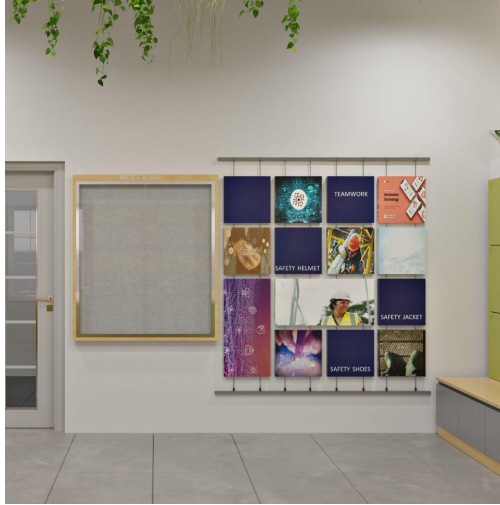

Eco Panel or Recycled Pet Board to use as Pin up.

Vinyl Cut Stickers to indicate NOTICE BOARD SIGN.

Depth - 75mm

05. GRAPHICS BOX

1500mm

Made out of 20mm sun board with printed vinyl graphics wrapping

Graphics or Relative images to be provided